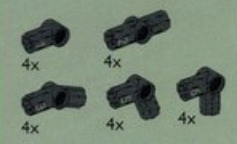

K. #5227 Fiber Optic Cables
 8 pieces. \$2.99

digging Grabs
 \$3.99

P. #5294 Toggle Joints & Connectors
 60 pieces. \$3.99

Q. #5201 Angle Pieces
 20 pieces. \$3.99

S. #8735 LEGO TECHNIC Motor 60 pieces. \$39.99
 Requires 6 AA batteries-not included.